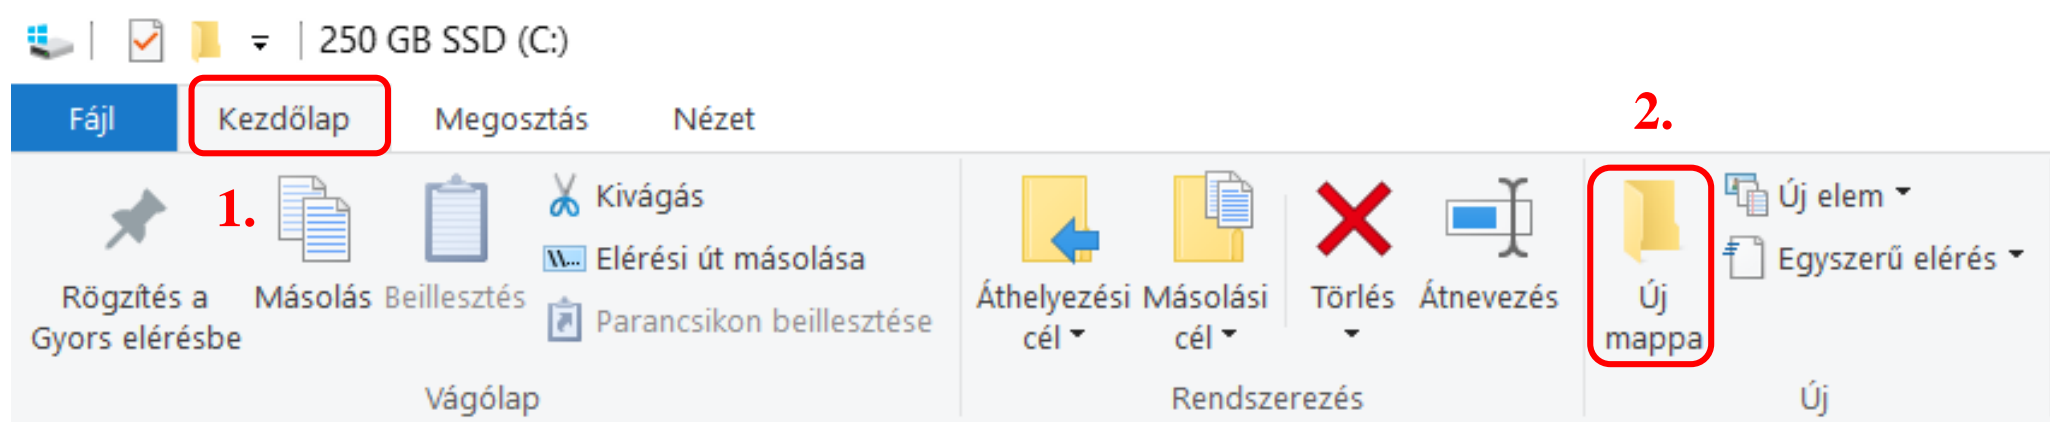

Mappa létrehozása

Kezdő lap új mappa parancs.