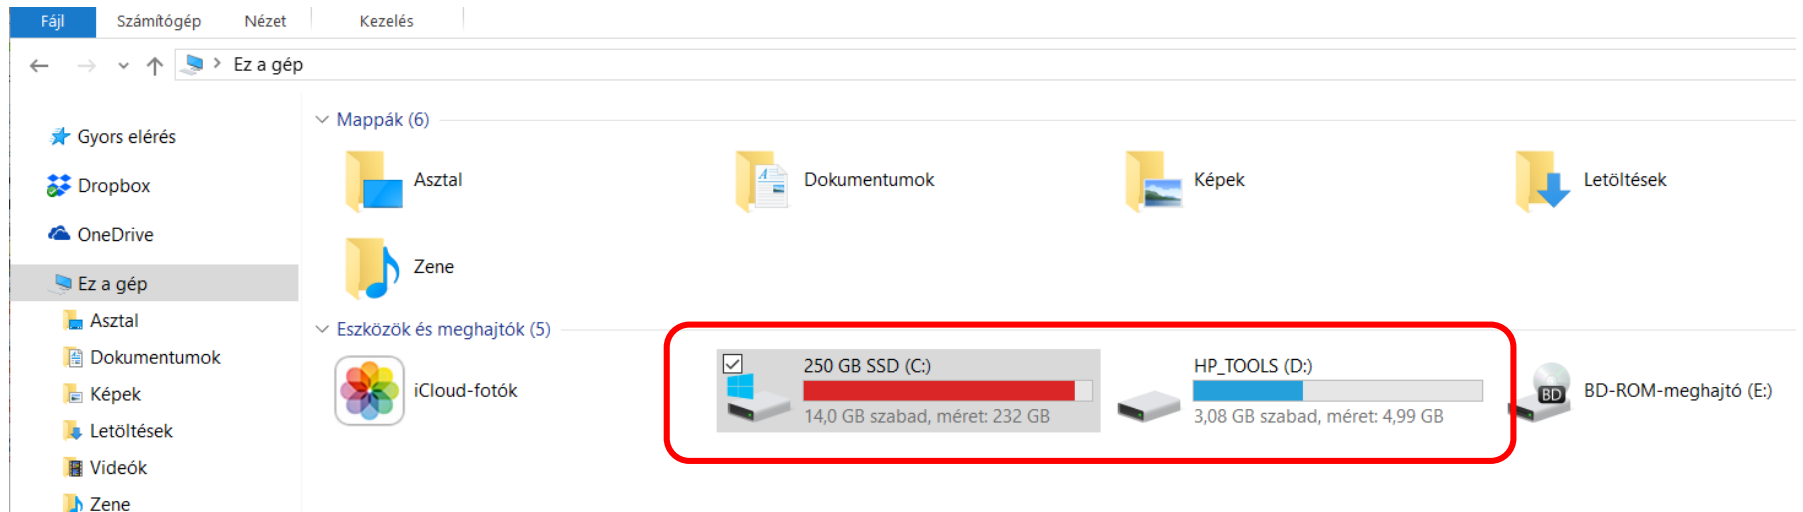

Mappa létrehozása

Kiválasztom a meghajtót, ahová szeretném létrehozni a mappámat.

C:\ vagy D:\