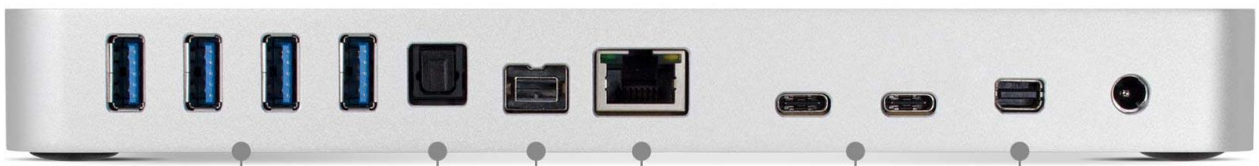

## Displayport

Mini DisplayPort

DisplayPort

HDMI

Dual-link DVI

DVI-I

VGA

**USB 3.1 Gen 1**  
The most ubiquitous interface on the planet connects to all of your current USB devices.